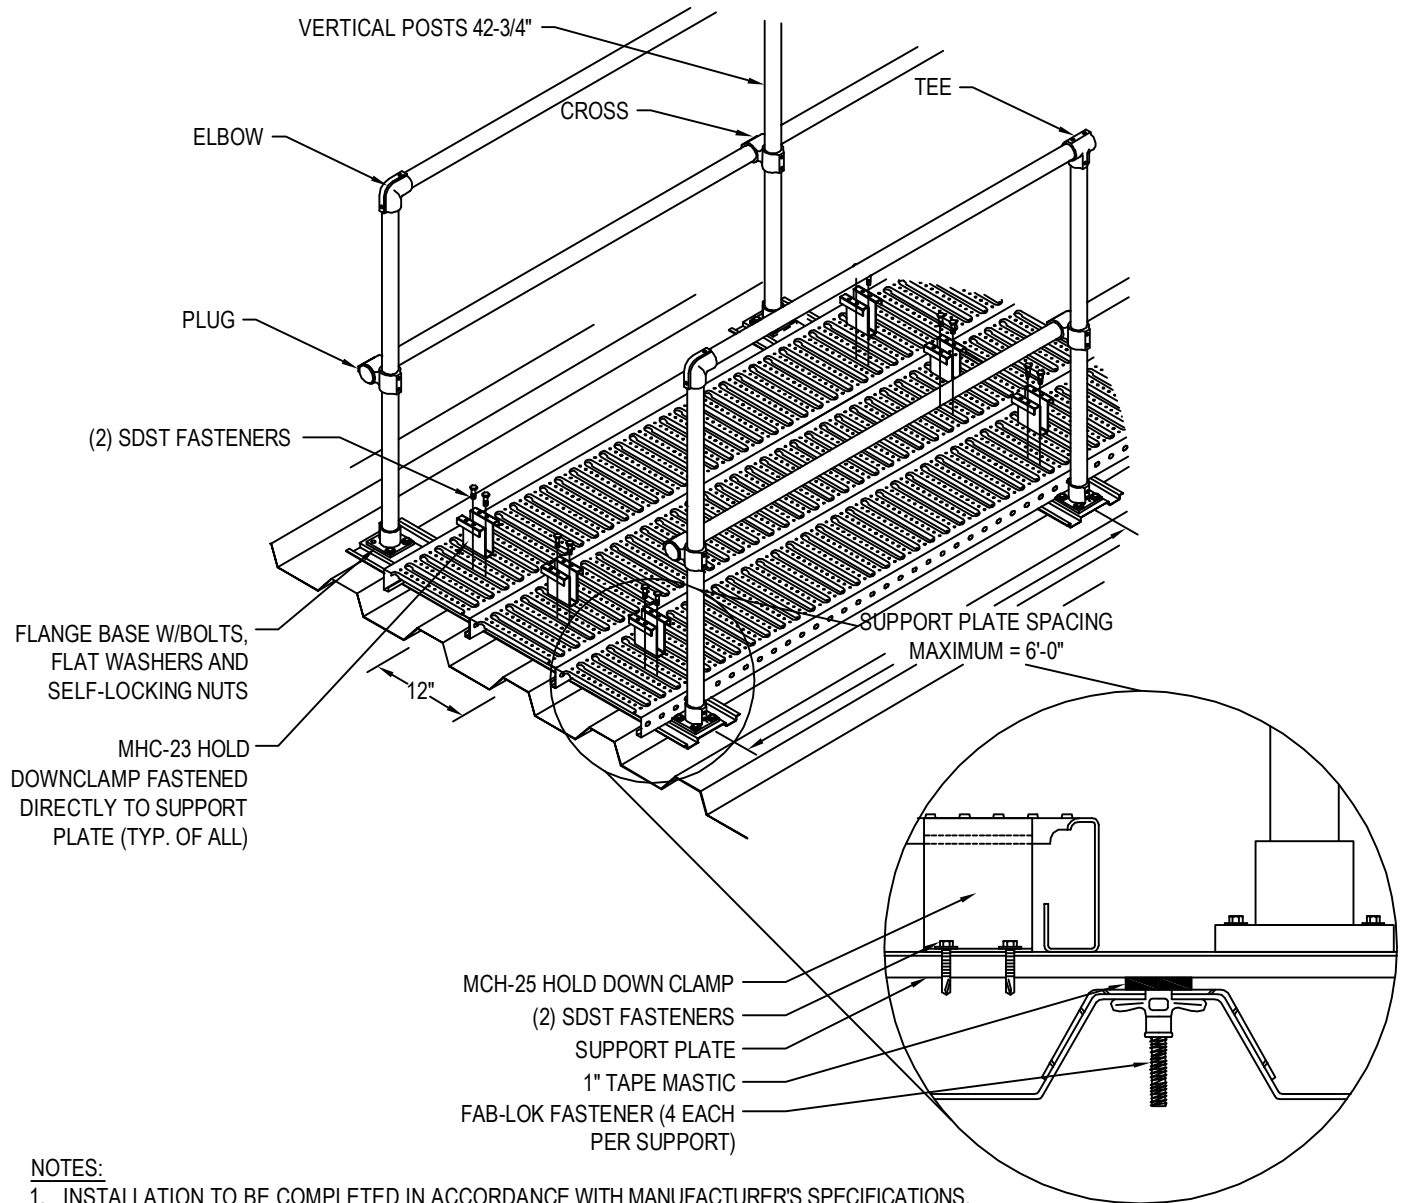

DESIGN COMPONENTS INC / METALWALK
 115 WALTER WAY
 FAYETTEVILLE, GA 30214
 PHONE: (800) 868-9910
 FAX: (770) 460-7872
 www.rooftopwalkway.com

ROOFTOP METALWALK SYSTEM - RIB PANEL

36" WIDE METALWALK®, SUPPORT PLATE W/FASTENERS, PARALLEL TO PANEL