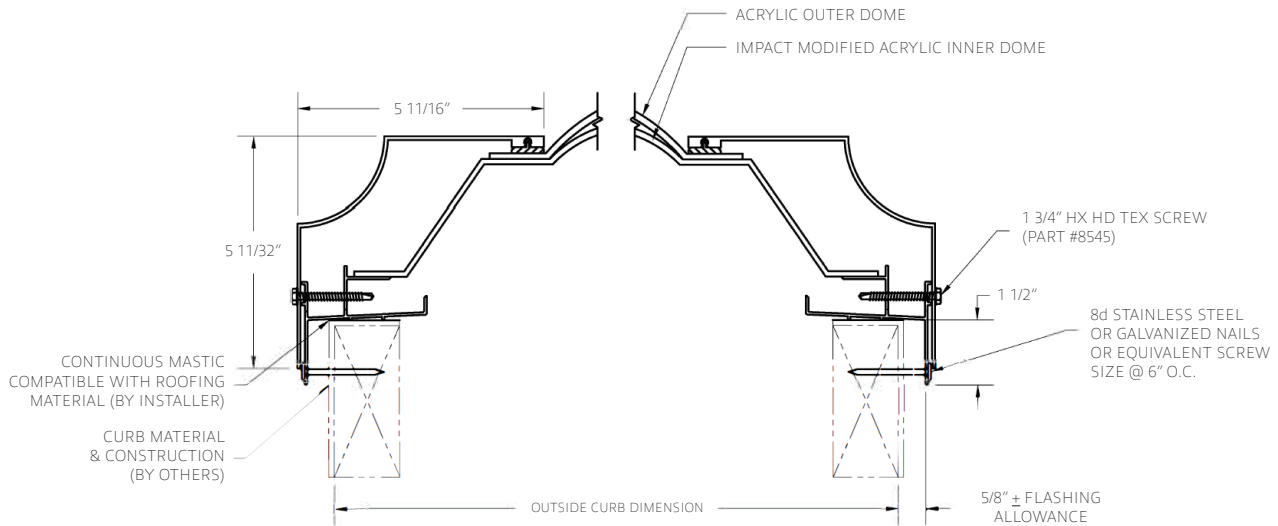

### OPTIONS

- ESFR Rated Shrink-Out
- Deck Mount or Curb Mount
- Safety screen
- Outer Glazing: Clear or #2412 Bronze
- Inner Glazing: Clear or #2447 White
- Metal building and conventional building roof curbs available

### STANDARD SIZES

Model	Curb Mount O.D. of Curb	Deck Mount Rough Opening
5555	51" x 51"	48" x 48"
5566	51" x 63"	48" x 60"
5578	51" x 75"	48" x 72"
5596	51" x 93"	48" x 90"
55102	51" x 99"	48" x 96"
6666	63" x 63"	60" x 60"
6678	63" x 75"	60" X 72"
6696	63" x 93"	60" X 90"
66102	63" x 99"	60" X 96"

# TECHNICAL DRAWINGS & ORDERING LOGIC

**MODEL**

**O.D. OF CURB**

**QUANTITY**

MODEL	O.D. OF CURB	QUANTITY
5555	51" x 51"	
5566	51" x 63"	
5578	51" x 75"	
5596	51" x 93"	
55102	51" x 99"	
6666	63" x 63"	
6678	63" x 75"	
6696	63" x 93"	
66102	63" x 99"	