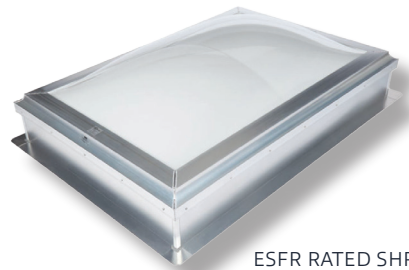

STANDARD SIZES

Model	Curb Mount O.D. of Curb	Deck Mount Rough Opening
5555	51" x 51"	48" x 48"
5566	51" x 63"	48" x 60"
5578	51" x 75"	48" x 72"
5596	51" x 93"	48" x 90"
55102	51" x 99"	48" x 96"
6666	63" x 63"	60" x 60"
6678	63" x 75"	60" X 72"
6696	63" x 93"	60" X 90"
66102	63" x 99"	60" X 96"

ESFR RATED SHRINK-OUT