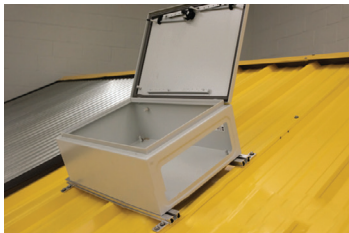

GRIPPERFIX™

DON'T DAMAGE YOUR ROOF - GRIPPERFIX IT!

Maintain your roof warranty, avoid destructive corrosion, and build a system that will last the life of your roof, with the GripperFix system.

GripperFix is a secure and dependable attachment solution that is quick and simple to install. It will help preserve the integrity of your metal roof.

FEATURES & BENEFITS

- No penetration of standing seam roof
- No field-applied sealants needed
- Ease of installation
- Eliminates corrosion and rust
- No damage to roof system
- Free flow of rainwater under struts
- Lower cost than all the wrong ways!