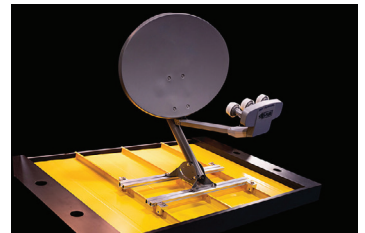

Satellite dish

And More!