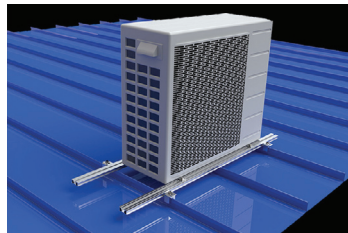

GRIPPERFIX™

DON'T DAMAGE YOUR ROOF - GRIPPERFIX IT!

Maintain your roof warranty, avoid destructive corrosion, and build a system that will last the life of your roof, with the GripperFix system.

GripperFix is a secure and dependable attachment solution that is quick and simple to install. It will help preserve the integrity of your metal roof.

FEATURES & BENEFITS

- No penetration of standing seam roof
- No field-applied sealants needed
- Ease of installation
- Eliminates corrosion and rust
- No damage to roof system
- Free flow of rainwater under struts
- Lower cost than all the wrong ways!

HVAC

And More!